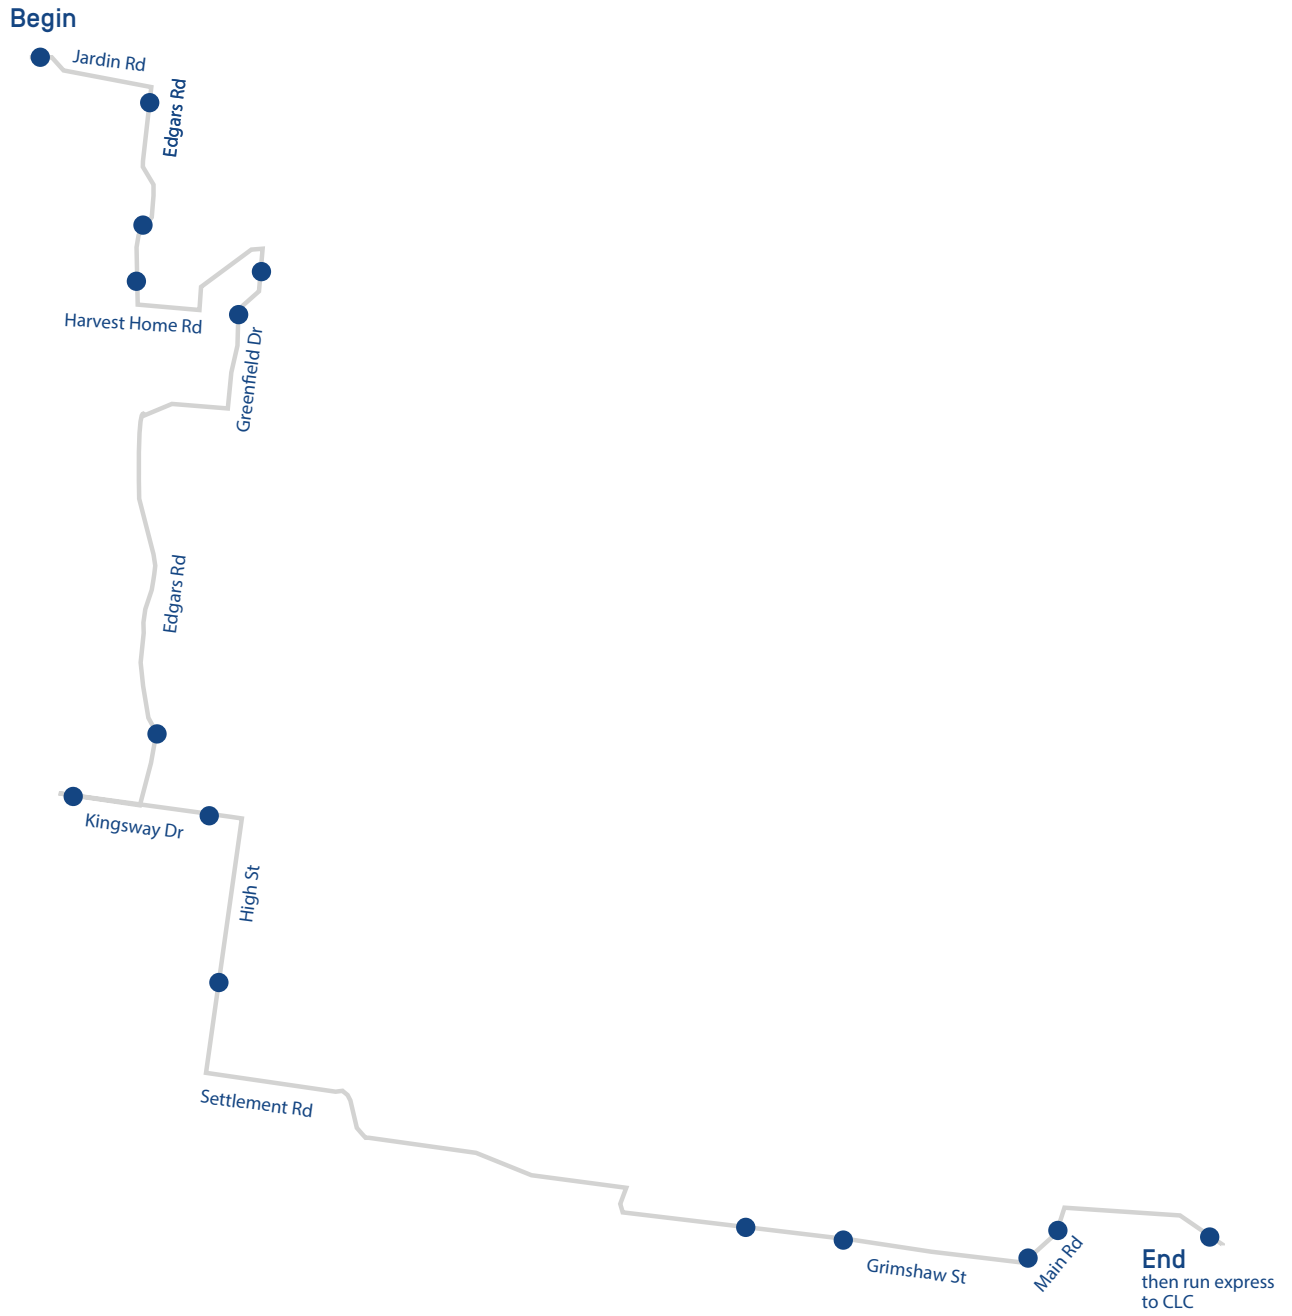

## Wollert / Greensborough

### Bus Service Map

● Pick-up/Drop off points

## Wollert / Bundoora

### Bus Service Map

AM	Pick-up/drop off points	3.20 PM finish
7.00	Jardin Rd, at Barrawang Primary	5.00
7.03	Edgars Rd, bus stop after Alkira Bvd	4.56
7.06	Edgars Rd, bus stop before Steen Ave	4.53
7.07	Edgars Rd, bus stop after Eaststone Ave	4.52
7.12	Northside Dr, bus stop before Champions Pde	4.47
7.15	Greenfields Dr, bus stop after Harvest Home Dr	4.44
7.18	Lyndarum before Redding Rise	4.41
7.24	Edgars Rd, bus stop after Elizabeth Dr	4.28
7.27	Kingsway Dr, bus stop after Gillwell Rd roundabout	4.24
7.30	Kingsway Dr, bus stop after Linoak Ave	4.20
7.35	Thomastown Station bus bays	4.15
7.48	Grimshaw St, bus stop at Andrews Place shops	4.02
7.50	Grimshaw St, bus stop before Watsonia Rd	4.00
7.53	Greensborough Plaza Main St	3.57
7.55	Main Rd, bus stop opposite Shell Service Station	3.55
8.00	Beales Ave, bus stop after Sunrise Dr	3.50
8.05	St Helena Rd, bus stop after Glen Katherine Dr	3.45
8.08	Mountain View Rd, bus stop after St Helena Rd	3.42
8.10	Mountain View Rd, bus stop before Sherbourne Rd	3.40
8.20	Arrive CLC (AM)/Depart CLC (PM)	3.35