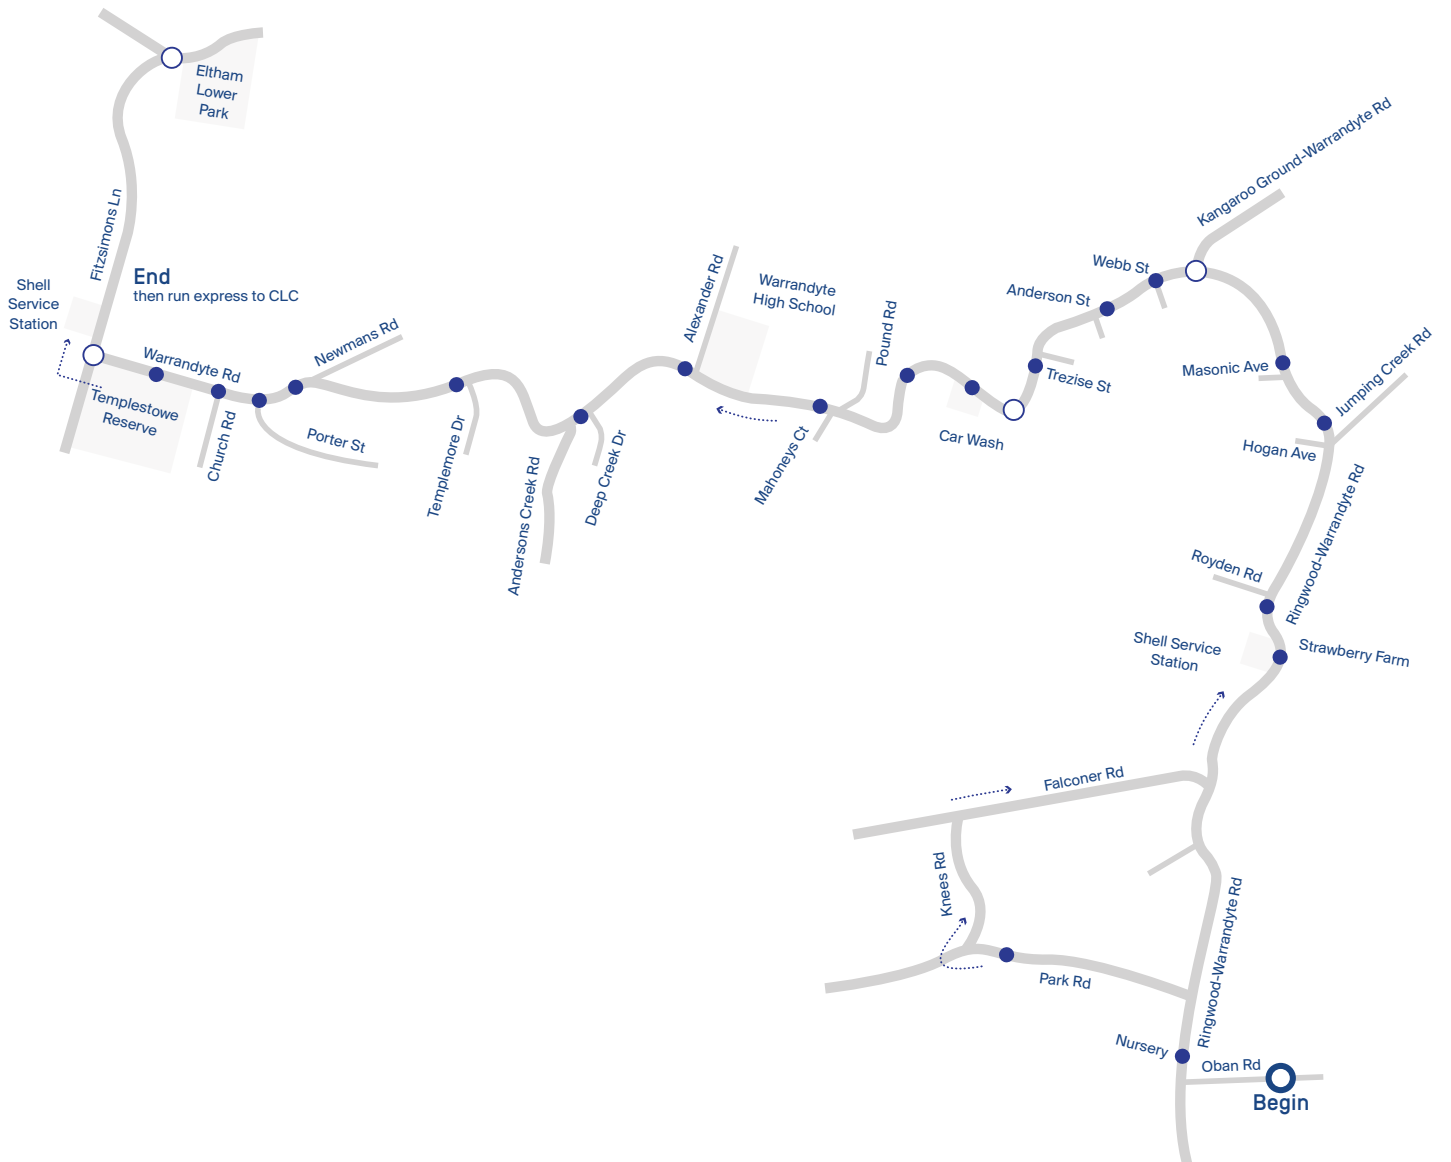

Catholic Ladies' College

North Ringwood / Warrandyte

Bus Service Map

● Pick-up/Drop off points

North Ringwood / Warrandyte

Bus Service Map

AM	Pick-up/drop off points	3.20 PM finish
7.40	19 Oban Rd, Ringwood	4.21
7.45	Warrandyte-Ringwood Rd - near Oban Rd (outside nursery)	4.14
7.50	Park Rd just before Knees Rd	4.09
7.55	Ringwood- Warrandyte Rd, at bus stop outside Shell Service Station	4.04
7.55	Ringwood- Warrandyte Rd, just before Royden Rd at bus stop (Strawberry Farm)	4.03
7.55	Ringwood- Warrandyte Rd, just after Hogan Av at bus stop	4.03
7.55	Ringwood- Warrandyte Rd, just after Masonic Av at bus stop	4.02
8.00	Warrandyte Rd - bus stop just before Webb St	3.59
8.00	Warrandyte Rd, just before Anderson St at bus stop	3.57
8.00	Warrandyte Rd, just after Trezise St at bus stop	3.56
8.05	Warrandyte Reserve at bus stop (outside car wash)	3.54
8.05	Warrandyte Rd, at Lynette Avenue reserve bus stop	3.53
8.05	Warrandyte Rd, just after Mahoneys Court bus stop	3.53
8.05	Warrandyte Rd, just after Batskos Dr bus stop	3.53
8.10	Warrandyte Rd, outside Warrandyte High at bus stop	3.52
8.10	Warrandyte Rd, just after Deep Creek Drive at bus stop	3.52
	PM only Warrandyte Rd, before Blackburn Rd bus stop	3.52
8.15	Warrandyte Rd, after Newmans Rd at bus stop o/s shops	3.50
8.15	Warrandyte Rd, after Newmans Rd at bus stop o/s shops	3.50
8.15	Warrandyte Rd - bus stop just after Porter St	3.49
8.15	Warrandyte Rd - bust stop just after Church Rd	3.49
8.15	Warrandyte Rd - bus stop outside Templestowe Reserve	3.48
8.30	Arrive CLC (AM)/Depart CLC (PM)	3.35