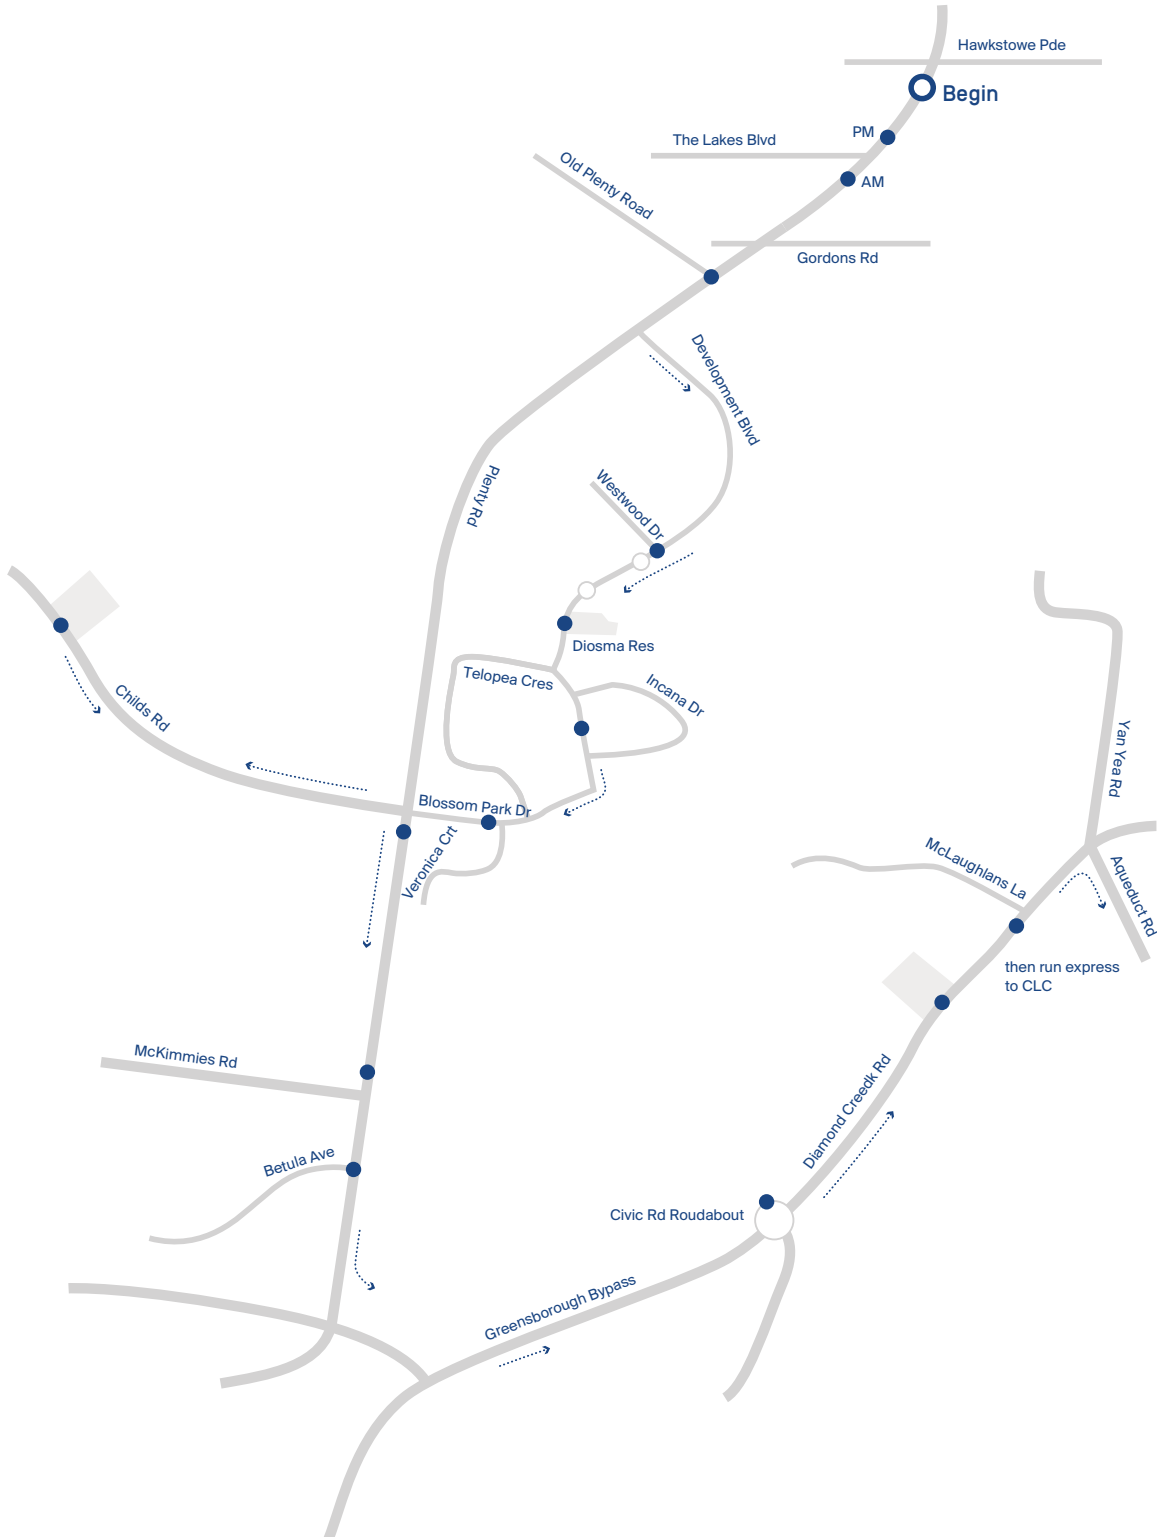

## Mill Park / Civic Drive

### Bus Service Map

● Pick-up/Drop off points

### Bus Service Map

AM	Pick-up/drop off points	3.20 PM finish
7.05	Plenty Rd - Bus stop just over Hawkstowe Parade	4.30
7.05	Plenty Rd stop after Lakes Blvd	4.30
7.06	Cnr Plenty Rd & Old Plenty Rd - at MET bus stop	4.27
7.15	1st MET Stop on Development Blvd	4.20
7.15	Westwood Drive/Development Boulevard	4.19
7.17	Diosma Reserve	4.18
7.18	AM - Bus stop on Talopea Cres after Incana Dr PM - Bus stop on Blossom Park Dr before Talopea Cres	4.18
7.19	Blossom Park Drive Before Plenty Road (PM Opposite Veronica Court)	4.17
7.23	St Francis of Assisi Catholic Church - Childs Road, Mill Park	4.12
7.30	AM - Plenty Road Bus Stop - just after turn from Childs Road PM - Childs Road Bus Stop - just after turn from Plenty Road	4.07
7.40	AM - Plenty Road - Service Lane - Opposite Betula Avenue PM - Plenty Road - Bus Stop - Opposite Enterprise Drive	4.06
7.55	AM - Civic Road Roundabout - Bus Stop outside NMIT PM - Bus Stop opposite NMIT, then through carpark	3.52
8.00	Bus Stop outside St Thomas'	3.51
8.00	AM - Bus Stop just before McLaughlans Lane (Opposite BP) PM - 1st Bus Stop Diamond Creek Road (after turn from Aqueduct)	3.50
	Express to CLC via Aqueduct/Wallowa & Wattletree Roads	
8.20	Arrive CLC (AM)/Depart CLC (PM)	3.35