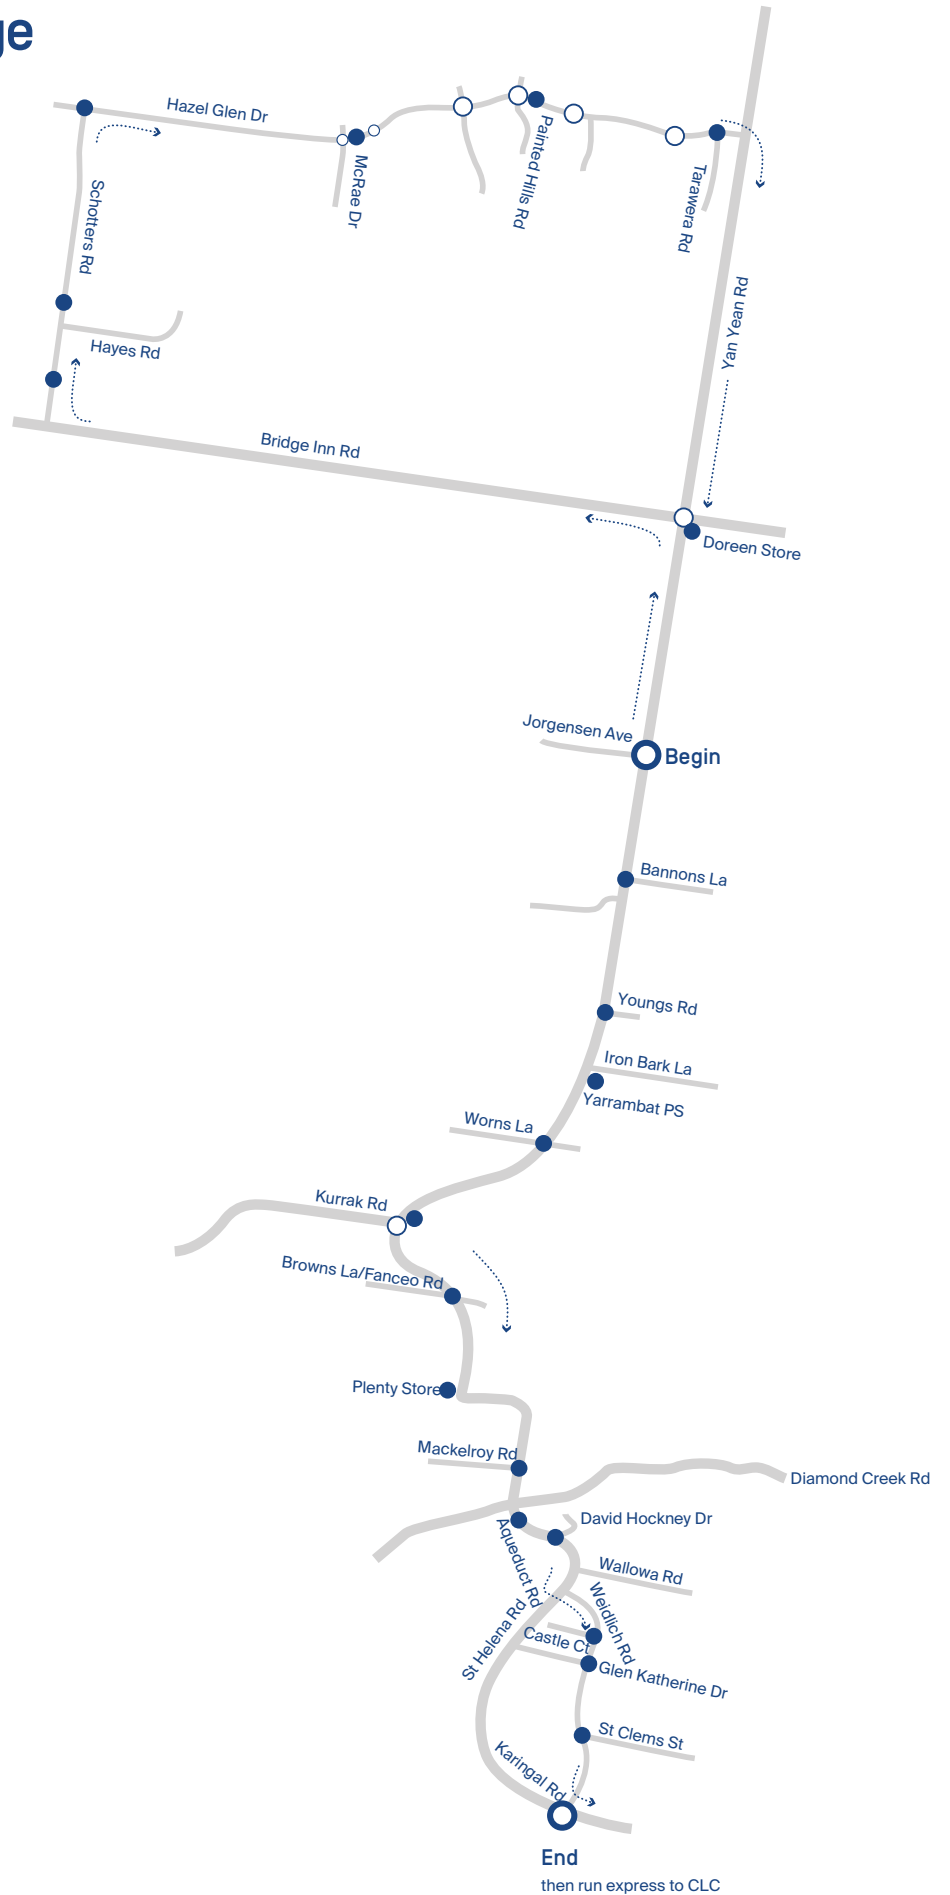

## Laurimar / St Helena

### Bus Service Map

● Pick-up/Drop off points

### Bus Service Map

AM	Pick-up/drop off points	3.20 PM finish
7.20	Bus Stop on Cnr. Jorgensen Avenue (am)	
7.29	Schotters Road, 1st Bus Stop from Bridge Inn Road	4.21
7.29	Schotters Road, 2nd Bus Stop from Bridge Inn Road	4.20
7.30	Schotters Road, Cnr Hazel Glen Drive	4.19
7.32	Hazel Glen Drive. Cnr McRae Drive	4.17
7.32	Bus Stop Hazel Glen Drive, Past Painted Hills Road	4.17
7.33	AM - Hazel Glen Dr opposite Tarawera Rd PM - Hazel Glen Dr before Brookwood Ave	4.16
7.35	Doreen Store	4.13
7.38	Bannons Lane/Yarrambat Golf Course	4.11
7.40	Youngs Road/Yan Yean Road	4.10
7.45	Bus Stop outside Yarrambat Primary School	4.05
7.45	Bus stop at Worns Lane	4.04
7.45	Bus Stop before Kurrak Road Roundabout	4.03
7.45	Browns Lane - Faneco Road/Yan Yean Road	4.01
7.50	Plenty Store	3.58
7.50	Mackelroy Road	3.58
8.00	AM - Aqueduct Road bus stop just over Diamond Creek Road PM - Aqueduct Road bus stop just after Ezio Court	3.55
8.00	AM - MET bus top prior to David Hockney Drive / PM - St Helena Shops	3.55
8.05	Weidlich Road/opposite Castle Court near Scone Close	3.50
8.05	Weidlich Road/Glen Katherine Drive	3.50
8.05	Weidlich Road/St Clems Street	3.50
8.05	Weidlich Road/Karingal Drive	3.50