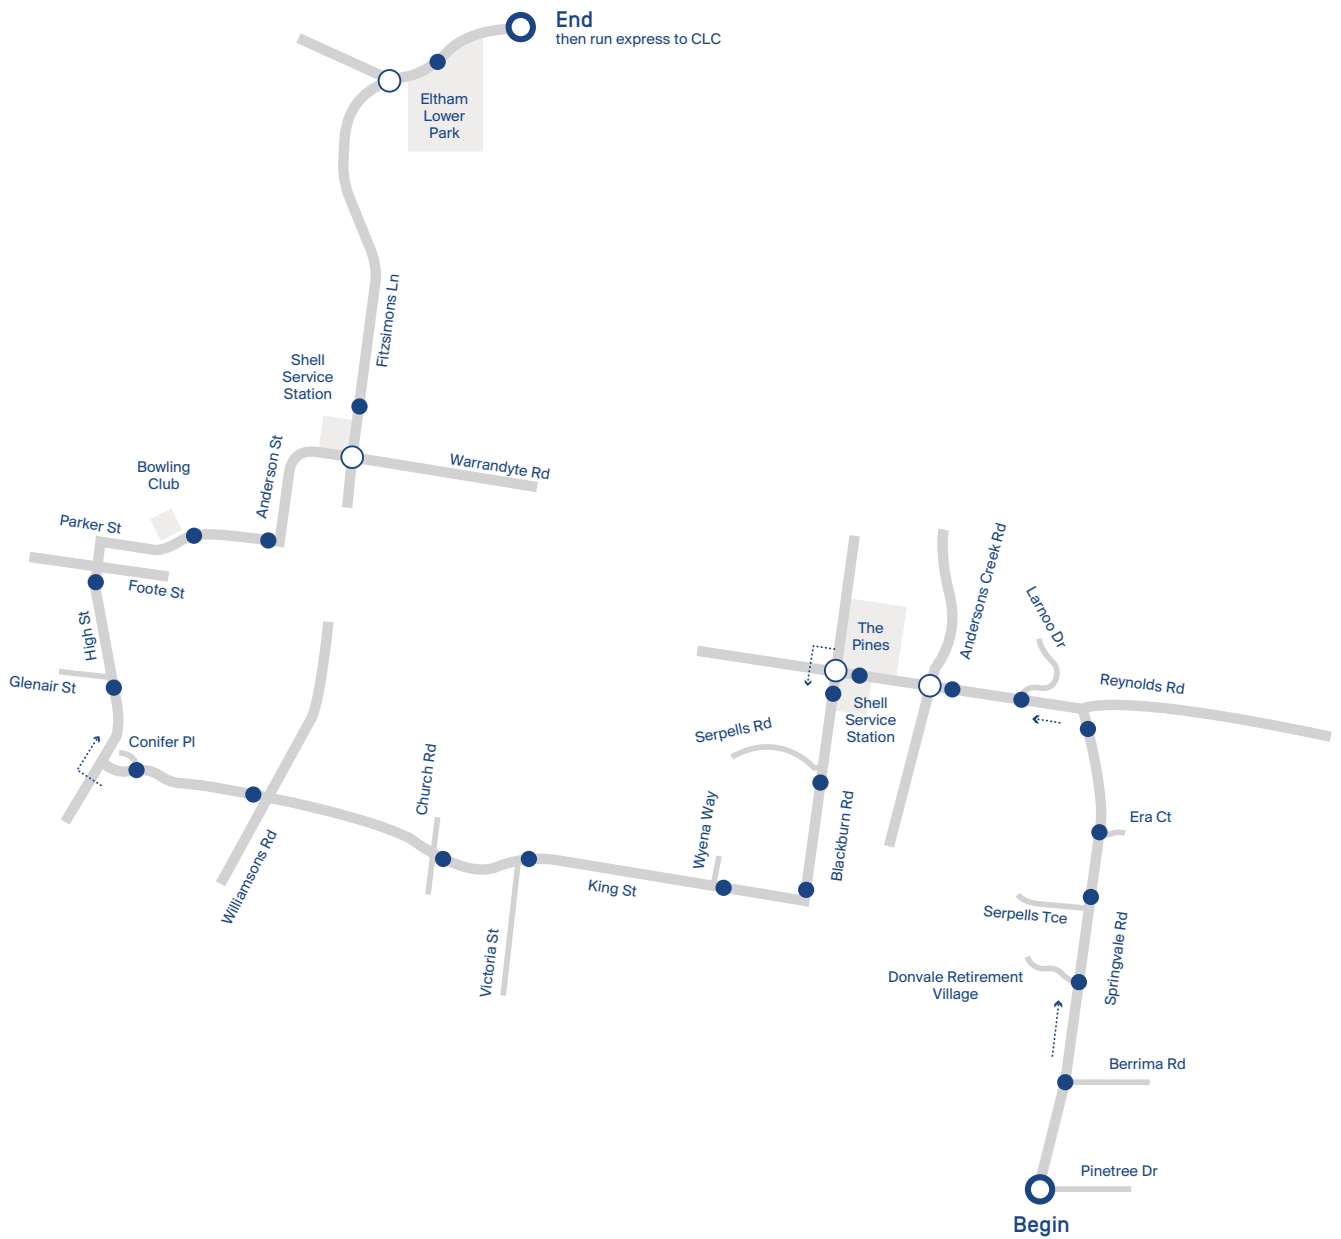

Catholic Ladies' College

Doncaster East / Templestowe

Bus Service Map

● Pick-up/Drop off points

Doncaster East / Templestowe

Bus Service Map

AM	Pick-up/drop off points	3.20 PM finish
7.39	Springvale Rd & Pinetree Drive	4.16
7.40	Springvale Rd, Bus stop opp Berrima Road	4.15
7.41	Springvale Rd, Bus stop at Donvale Village - Pedestrian Lights	4.14
7.41	Bus stop after Serpells Tce	4.14
7.42	Bus stop at Era Crt	4.13
7.43	Bus stop Just before Reynolds Rd	4.12
7.44	Reynolds Rd, Opp Larnoo Dr	4.11
7.45	Reynolds Rd, Bus stop before Cnr Andersons Ck Rd	4.10
7.48	Blackburn Rd, Bus stop just past Shell Service Station (PM - Additional drop at The Pines Shopping Centre)	4.07
7.49	Blackburn Rd, Bus stop just past Robertswood Close	4.06
7.50	Blackburn Rd, Bus stop just before King St	4.05
7.52	King St, just before Wyena Way	4.03
7.53	King St, just before Victoria St	4.02
7.54	King St, just before Church St	4.01
7.57	Lynnwood Parade, cnr of Williamsons Rd	3.58
7.58	Lynnwood Parade, opposite Conifer Place	3.57
8.00	High St, just past Glenair St	3.55
8.01	High St, just before Foote St	3.54
8.03	Parker St, just past bowling club	3.52
8.04	James St, Cnr of Anderson St	3.51
8.07	Bus Stop O/side Shell Service Station	3.48
8.14	Main Rd - Bus Stop @ Eltham Lower Park	3.41
8.20	Arrive CLC (AM)/Depart CLC (PM)	3.35