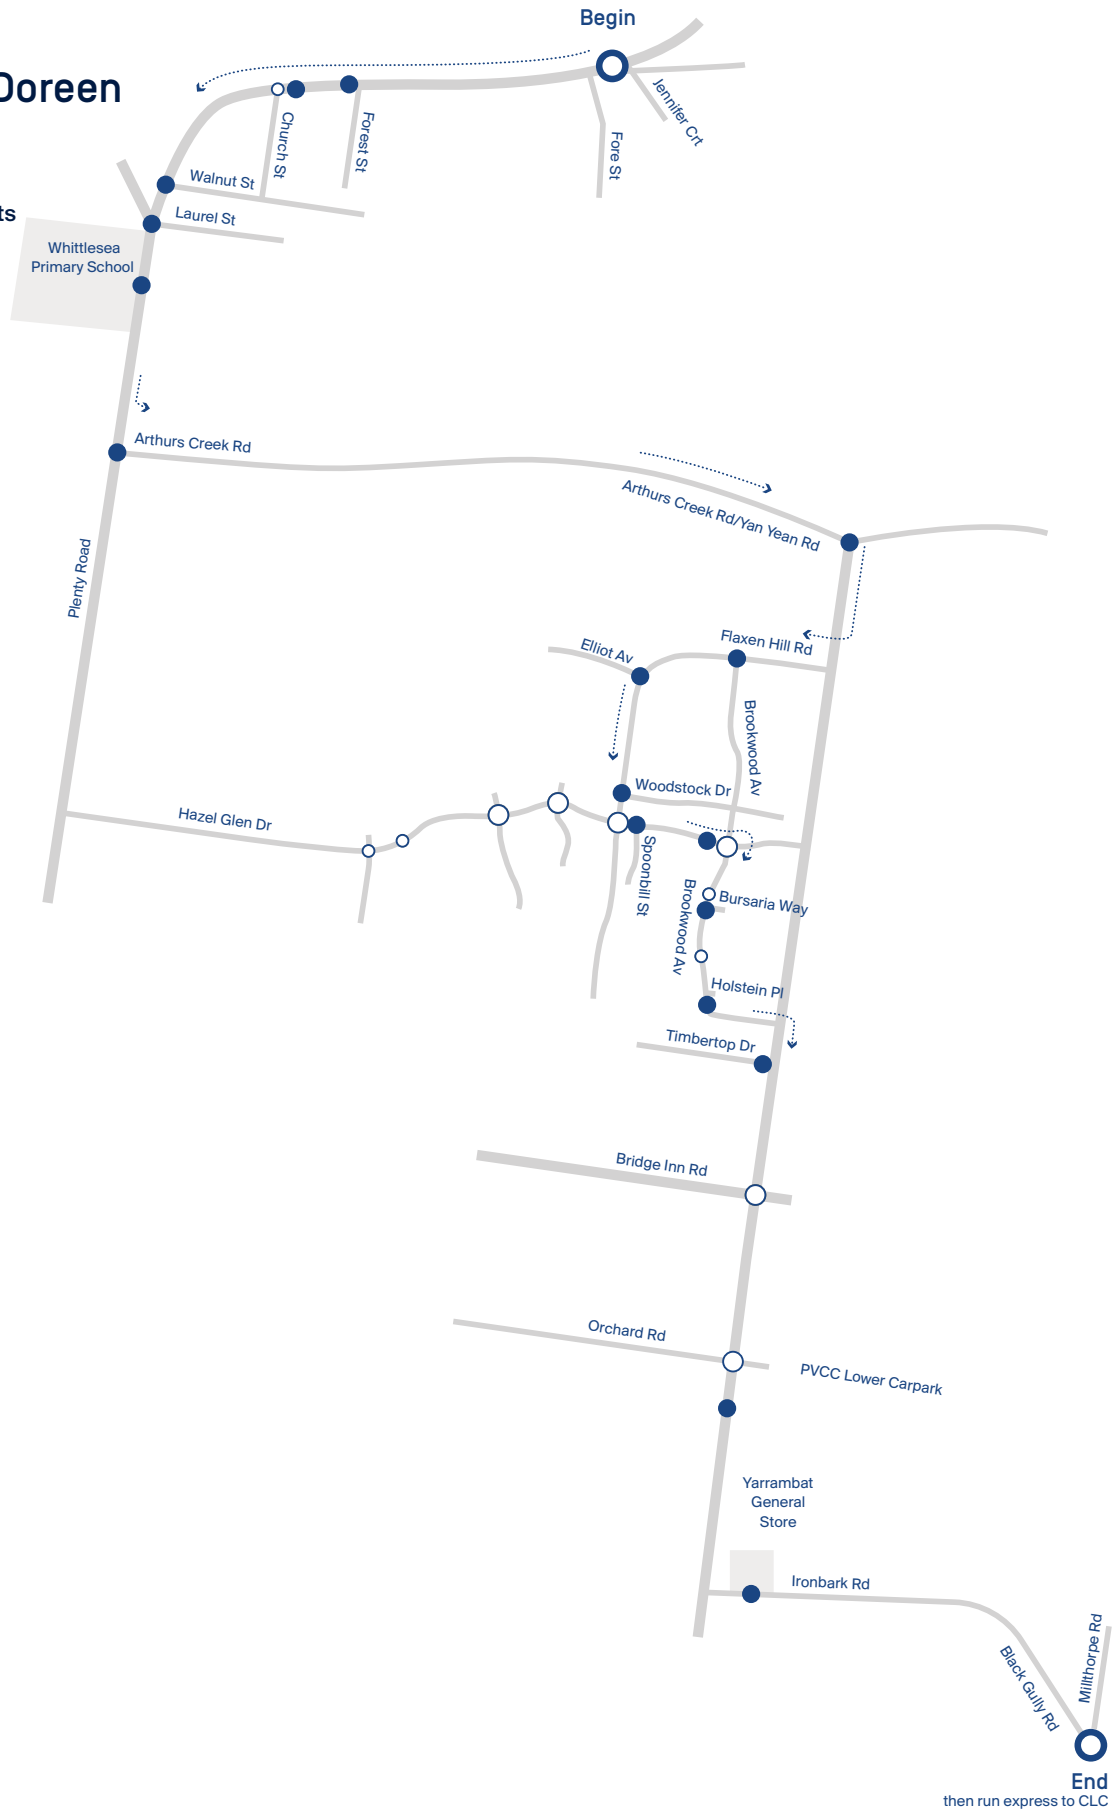

## Whittlesea / Doreen

### Bus Service Map

● Pick-up/Drop off points

End  
then run express to CLC

### Bus Service Map

AM	Pick-up/drop off points	3.20 PM finish
7.15	Service Lane, Yea Road, Between Fore Street & Jennifer Court	4.20
7.15	Yea Road, Bus Stop after Forest Street	4.20
7.15	CBA MET Bus Stop Church Street/PM - Walnut Street MET Bus Stop	4.17
7.20	MET Bus Stop Cnr Plenty Road & Laurel/PMWhittlesea Primary School	4.17
7.27	Bus stop Arthurs Creek Road - Plenty Road Corner	4.07
7.30	Arthurs Creek Road/Yan Yean Road	4.07
7.32	Flaxen Hills Road/Brookwood Avenue	4.05
7.32	Flaxen Hills Road/Eliot Avenue	4.05
7.33	Flaxen Hills Road/Woodstock Drive	4.05
7.34	Bus Stop opposite Spoonbill Street	4.00
7.35	Bus Stop Hazel Glen Drive, just before Brookwood Avenue	4.00
7.35	Bus Stop after Bursaria Way	4.00
7.36	Bus Stop just past Holstein Place	4.00
7.36	Timbertop Drive (just before Yan Yean Road)	4.00
7.40	Gravel area on Yan Yean Rd just past PVCC exit	3.56
7.54	Bus Stop in front of Yarrambat Store PM Bus Stop just before 40kmh sign	3.51
7.56	Cnr Black Gully Rd & Millthorpe Rd	3.48
	Express to CLC via Broad Gully Road/St Helena Road/Karingal Drive	
8.20	Arrive CLC (AM)/Depart CLC (PM)	3.35