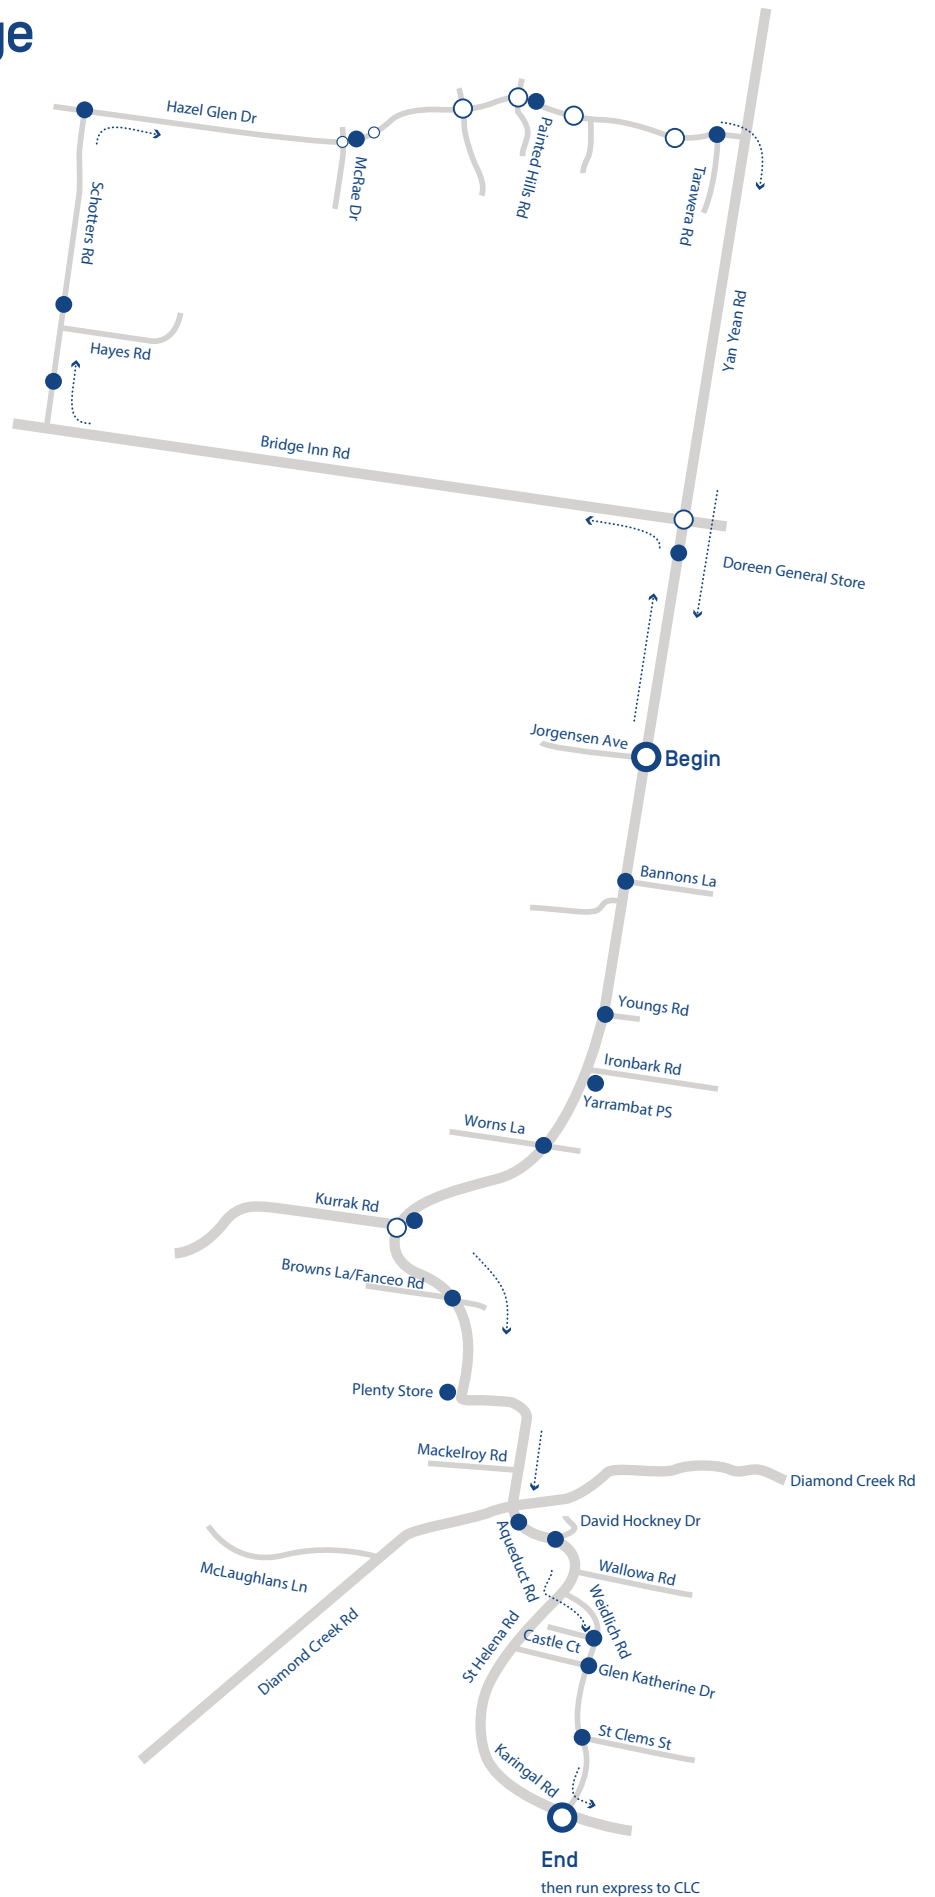

## Laurimar / St Helena

### Bus Service Map

- Pick-up/Drop off points

### Bus Service Map

AM	Pick-up/drop off points	3.20 PM finish
7.20	Bus Stop on Cnr. Jorgensen Avenue (am)	
7.29	Schotters Road, 1st Bus Stop from Bridge Inn Road	4.21
7.29	Schotters Road, 2nd Bus Stop from Bridge Inn Road	4.20
7.30	Schotters Road, Cnr Hazel Glen Drive	4.19
7.32	Hazel Glen Drive. Cnr McRae Drive	4.17
7.32	Bus Stop Hazel Glen Drive, Past Painted Hills Road	4.17
7.33	AM - Hazel Glen Dr opposite Tarawera Rd PM - Hazel Glen Dr before Brookwood Ave	4.16
7.35	Doreen General Store	4.14
7.38	Bannons Lane/Yarrambat Golf Course	4.11
7.40	Youngs Road/Yan Yean Road	4.10
7.45	Bus Stop outside Yarrambat Primary School	4.05
7.45	Bus stop at Worns Lane	4.04
7.45	Bus Stop before Kurrak Road Roundabout	4.03
7.45	Browns Lane - Faneco Road/Yan Yean Road	4.01
7.50	Plenty Store	3.58
8.00	AM - Aqueduct Road bus stop just over Diamond Creek Road PM - Aqueduct Road bus stop just after Ezio Court	3.55
8.00	AM - Gravel area after David Hockney Drive / PM - St Helena Shops	3.55
8.05	Weidlich Road/opposite Castle Court near Scone Close	3.50
8.05	Weidlich Road/Glen Katherine Drive	3.50
8.05	Weidlich Road/St Clems Street	3.50
8.05	Weidlich Road/Karingal Drive	3.50
8.15	Arrive CLC	3.35