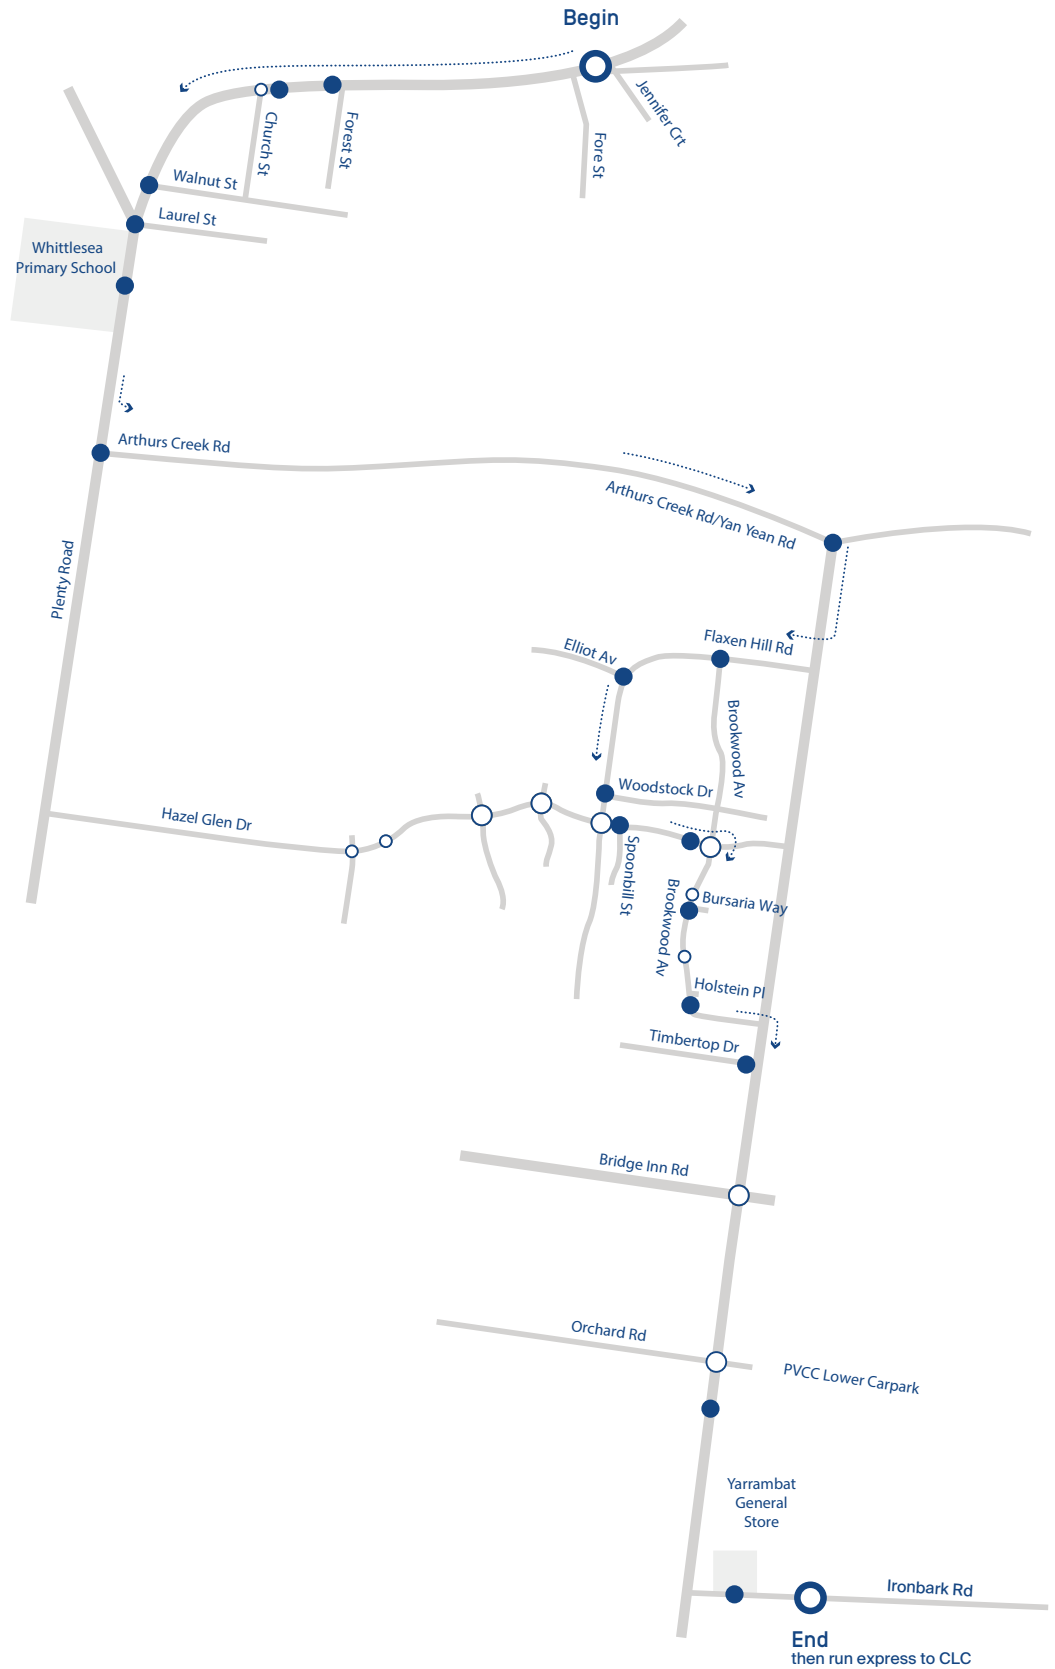

Catholic Ladies' College

Whittlesea / Doreen

Bus Service Map

● Pick-up/Drop off points

Whittlesea / Doreen

Bus Service Map

AM	Pick-up/drop off points	3.20 PM finish
7.15	Service Lane, Yea Road, Between Fore Street & Jennifer Court	4.20
7.15	Yea Road, Bus Stop after Forest Street	4.20
7.15	CBA MET Bus Stop Church Street/PM - Walnut Street MET Bus Stop	4.17
7.20	MET Bus Stop Cnr Plenty Road & Laurel/PMWhittlesea Primary Schools	4.17
7.27	Bus stop Arthurs Creek Road - Plenty Road Corner	4.07
7.30	Arthurs Creek Road/Yan Yean Road	4.07
7.32	Flaxen Hills Road/Brookwood Avenue	4.05
7.32	Flaxen Hills Road/Eliot Avenue	4.05
7.33	Flaxen Hills Road/Woodstock Drive	4.05
7.34	Bus Stop opposite Spoonbill Street	4.00
7.35	Bus Stop Hazel Glen Drive, just before Brookwood Avenue	4.00
7.35	Bus Stop after Bursaria Way	4.00
7.36	Bus Stop just past Holstein Place	4.00
7.36	Timbertop Drive (just before Yan Yean Road)	4.00
7.40	Gravel area on Yan Yean Rd just past PVCC exit	3.56
7.54	Bus Stop in front of Yarrambat Store PM Bus Stop just before 40kmh sign	3.51
	Express to CLC via Ironbark Road/Wallowa & St Helena Road	
8.20	Arrive CLC (AM)/Depart CLC (PM)	3.35