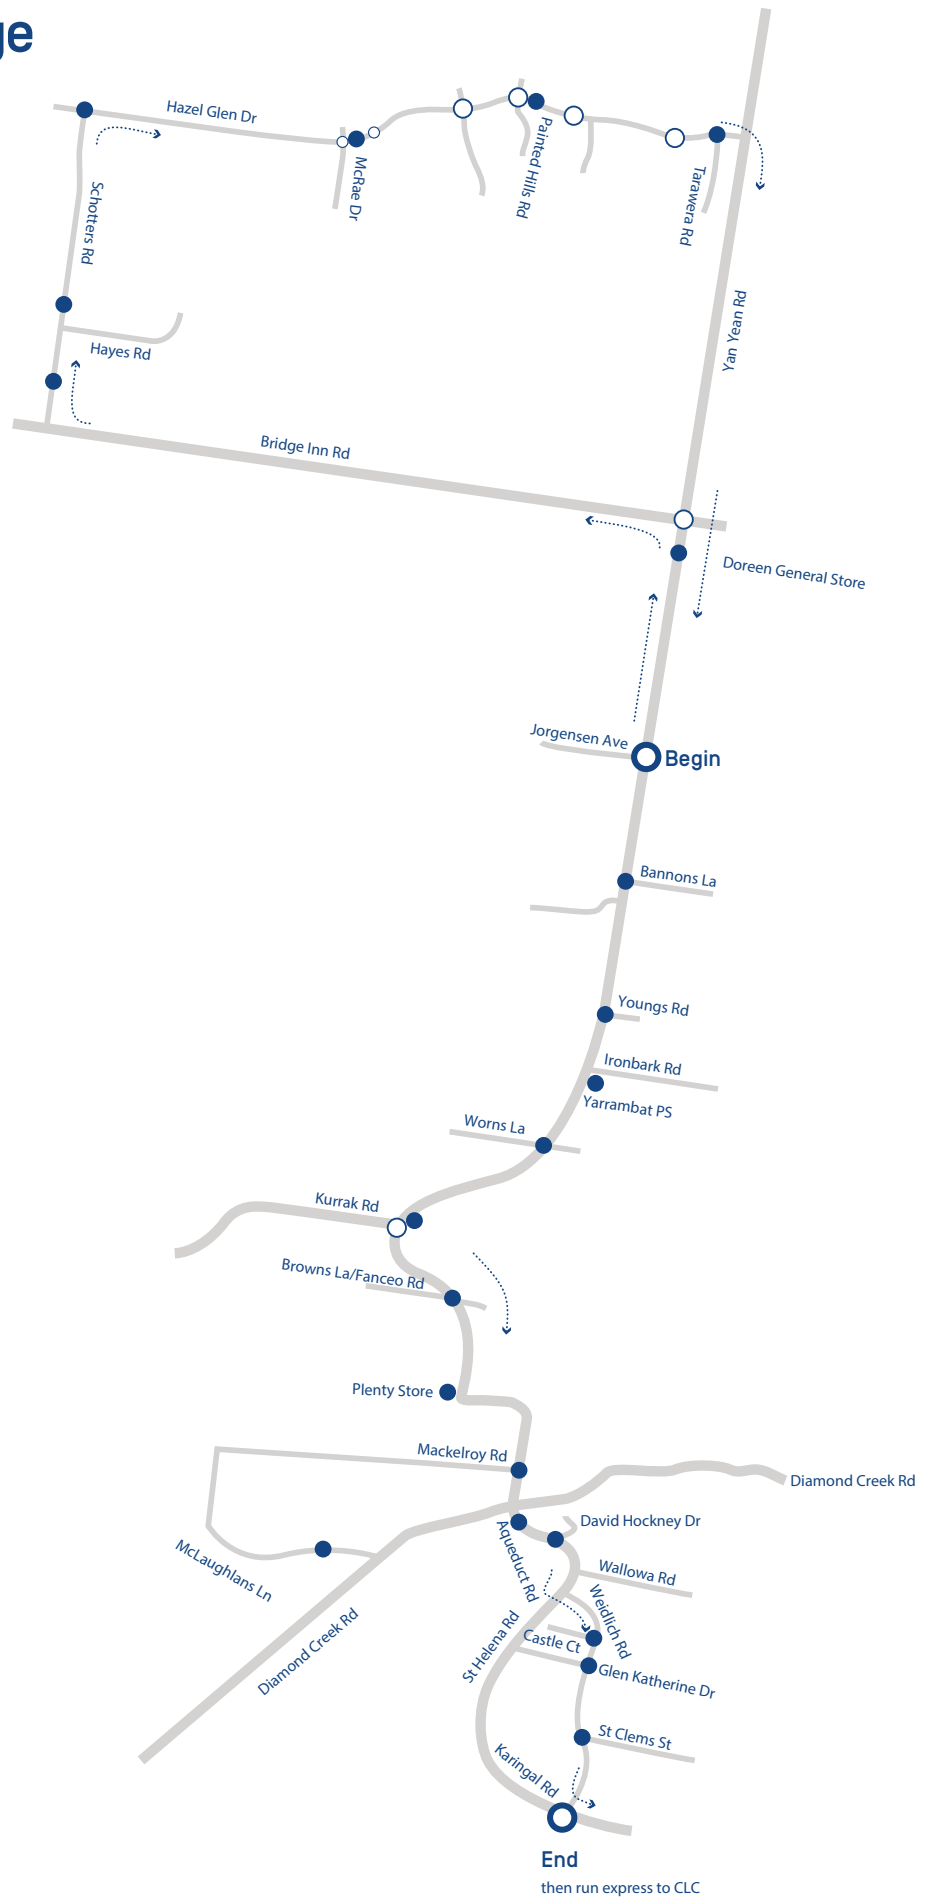

## Laurimar / St Helena

### Bus Service Map

- Pick-up/Drop off points

### Bus Service Map

AM	Pick-up/drop off points	3.20 PM finish
7.20	Bus Stop on Cnr. Jorgensen Avenue (am)	
7.29	Schotters Road, 1st Bus Stop from Bridge Inn Road	4.21
7.29	Schotters Road, 2nd Bus Stop from Bridge Inn Road	4.20
7.30	Schotters Road, Cnr Hazel Glen Drive	4.19
7.32	Hazel Glen Drive. Cnr McRae Drive	4.17
7.32	Bus Stop Hazel Glen Drive, Past Painted Hills Road	4.17
7.33	AM - Hazel Glen Dr opposite Tarawera Rd PM - Hazel Glen Dr before Brookwood Ave	4.16
7.35	Doreen General Store	4.14
7.38	Bannons Lane/Yarrambat Golf Course	4.11
7.40	Youngs Road/Yan Yean Road	4.10
7.45	Bus Stop outside Yarrambat Primary School	4.05
7.45	Bus stop at Worns Lane	4.04
7.45	Bus Stop before Kurrak Road Roundabout	4.03
7.45	Browns Lane - Faneco Road/Yan Yean Road	4.01
7.50	Plenty Store	3.58
7.50	Mackelroy Road	3.58
7.53	McLaughlans Lane, just before Theodore Court	3.57
8.00	AM - Aqueduct Road bus stop just over Diamond Creek Road PM - Aqueduct Road bus stop just after Ezio Court	3.55
8.00	AM - Gravel area after David Hockney Drive / PM - St Helena Shops	3.55
8.05	Weidlich Road/opposite Castle Court near Scone Close	3.50
8.05	Weidlich Road/Glen Katherine Drive	3.50
8.05	Weidlich Road/St Clems Street	3.50