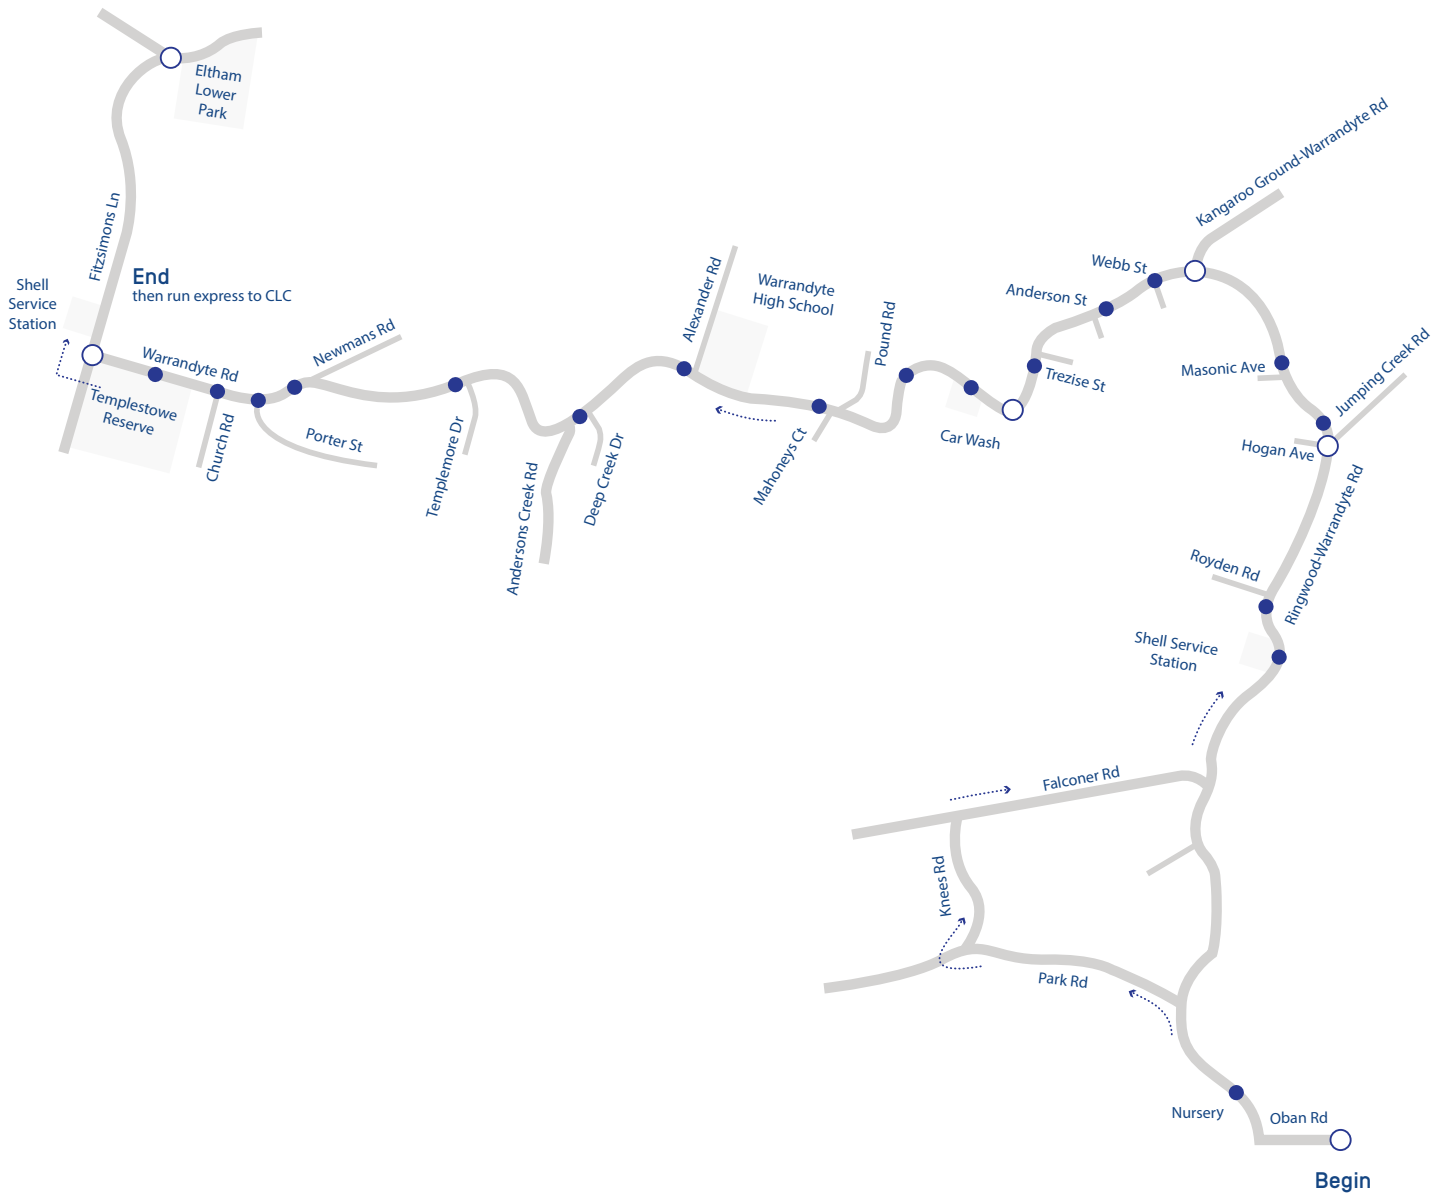

Catholic Ladies' College

North Ringwood / Warrandyte

Bus Service Map

● Pick-up/Drop off points

North Ringwood / Warrandyte

Bus Service Map

AM	Pick-up/drop off points	3.20 PM finish
7.35	19 Oban Road, Ringwood	4.20
7.45	Warrandyte-Ringwood Rd, nr Oban Rd (bus stop outside Nursery)	4.14
7.50	Park Rd just before Knees Rd	4.09
7.55	Ringwood- Warrandyte Rd, at bus stop outside Shell Service Station	4.04
7.55	Ringwood- Warrandyte Rd, just before Royden Rd at bus stop	4.03
7.55	Ringwood- Warrandyte Rd, just after Hogan Av at bus stop	4.03
7.55	Ringwood- Warrandyte Rd, just after Masonic Av at bus stop	4.02
8.00	Warrandyte Rd - bus stop just before Webb St	3.59
8.00	Warrandyte Rd, just before Anderson St at bus stop	3.57
8.00	Warrandyte Rd, just after Trezise St at bus stop	3.56
8.05	Warrandyte Reserve at bus stop (outside car wash)	3.54
8.05	Warrandyte Rd, at Lynette Avenue reserve bus stop	3.53
8.05	Warrandyte Rd, just after Mahoneys Court bus stop	3.53
8.10	Warrandyte Rd, outside Warrandyte High at bus stop	3.52
8.10	Warrandyte Rd, just after Deep Creek Drive at bus stop	3.52
8.10	Warrandyte Rd, just after Templemore Drive at bus stop	3.52
8.15	Warrandyte Rd, after Newmans Rd at bus stop o/s shops	3.50
8.15	Warrandyte Rd - bus stop just after Porter St	3.49
8.15	Warrandyte Rd - bust stop just after Church Rd	3.49
8.15	Warrandyte Rd - bus stop outside Templestowe Reserve	3.48
8.30	Arrive CLC (AM)/Depart CLC (PM)	3.35