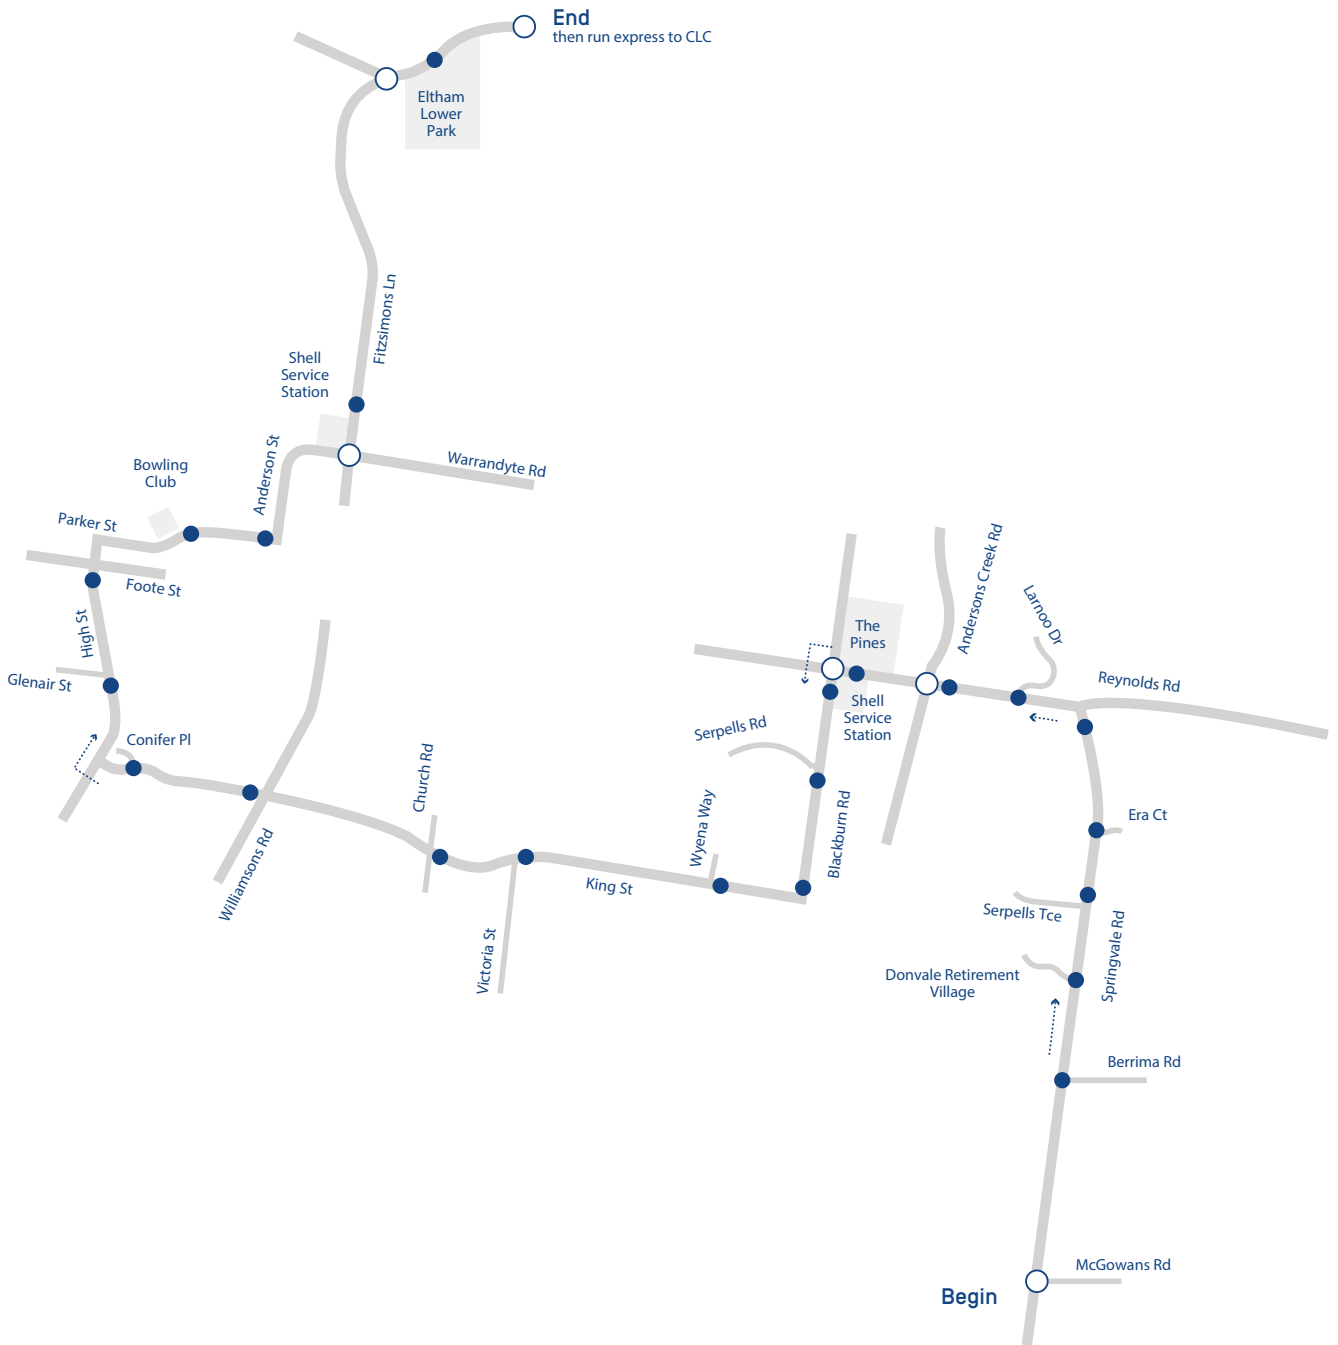

Catholic Ladies' College

Doncaster East / Templestowe

Bus Service Map

● Pick-up/Drop off points

Doncaster East / Templestowe

Bus Service Map

AM	Pick-up/drop off points	3.20 PM finish
7.39	Springvale Rd, Bus stop opp McGowans Rd	4.16
7.40	Springvale Rd, Bus stop opp Berrima Road	4.15
7.41	Springvale Rd, Bus stop at Donvale Village - Pedestrian Lights	4.14
7.41	Bus stop after Serpells Tce	4.14
7.42	Bus stop at Era Crt	4.13
7.43	Bus stop Just before Reynolds Rd	4.12
7.44	Reynolds Rd, Opp Larnoo Dr	4.11
7.45	Reynolds Rd, Bus stop before Cnr Andersons Ck Rd	4.10
7.48	Blackburn Rd, Bus stop just past Shell Service Station (PM - Additional drop at The Pines Shopping Centre)	4.07
7.49	Blackburn Rd, Bus stop just past Robertswood Close	4.06
7.50	Blackburn Rd, Bus stop just before King St	4.05
7.52	King St, just before Wyena Way	4.03
7.53	King St, just before Victoria St	4.02
7.54	King St, just before Church St	4.01
7.57	Lynnwood Parade, cnr of Williamsons Rd	3.58
7.58	Lynnwood Parade, opposite Conifer Place	3.57
8.00	High St, just past Glenair St	3.55
8.01	High St, just before Foote St	3.54
8.03	Parker St, just past bowling club	3.52
8.04	James St, Cnr of Anderson St	3.51
8.07	Bus Stop O/side Shell Service Station	3.48
8.14	Main Rd - Bus Stop @ Eltham Lower Park	3.41
8.20	Arrive CLC (AM)/Depart CLC (PM)	3.35